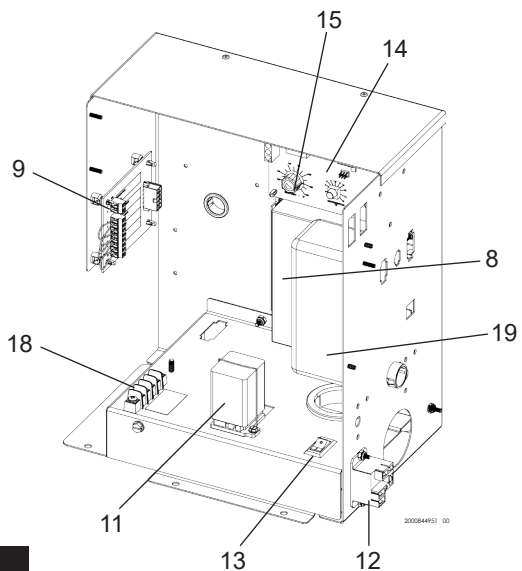

CONTROL PANEL