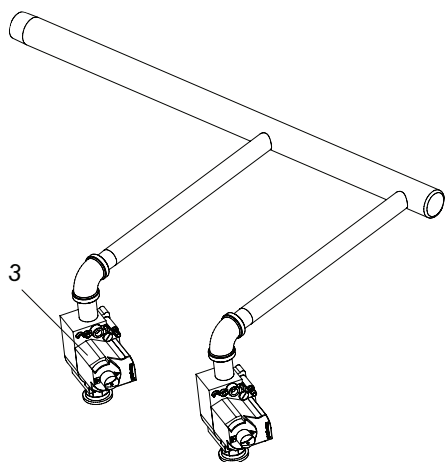

## GAS TRAIN ASSEMBLY

ITEM NO.	PART NO.	DESCRIPTION	MODEL NO.
<b>BURNERS</b>			
1	100135300 Main Burner	Model	100135300
		497	9 ea
	100135270 Main Burner w/ compression fitting	647	12 ea
		747	14 ea
<b>GAS TRAIN ASSEMBLIES</b>			
2	100208348	ORIFICE, NATURAL	ALL
2	100208345	ORIFICE, LP	ALL
3	100172018	GAS VALVE ASSEMBLY, NATURAL	ALL
3	100172019	GAS VALVE ASSEMBLY, LP	ALL
<b>CONTROLS</b>			
4	<b>100208387*</b>	PRESSURE SWITCH, 1.15" WATER COLUMN	ALL
5	<b>100165937*</b>	IGNITOR ,HOT SURFACE	ALL
6	100208087	GASKET, IGNITOR	ALL
7	100208251	TRANSFORMER, 27.5V, 75VA	ALL
8	100208464	IGNITION MODULE	ALL
9	<b>100294582*</b>	CONNECTION BOARD	ALL
10	100208486	DISPLAY BOARD	ALL
11	<b>100208504*</b>	RELAY, 24V	ALL
12	<b>100208491*</b>	RELAY, PUMP	ALL
13	100208242	ON / OFF SWITCH W/ I-O SYMBOL	ALL
14	<b>100208835*</b>	THERMOSTAT BOARD, 2-STAGE	CB
15	100208318	FLUTED KNOB W/ SKIRT	ALL
16	100137145	FAN ASSEMBLY	ALL
17	<b>100233678*</b>	GASKET, FAN	ALL
18	100294584	TERMINAL STRIP, 3/8" X 4"	ALL
19	<b>100208174*</b>	HIGH LIMIT, MANUAL RESET	ALL
<b>HEAT EXCHANGERS</b>			
20	100147344	HEAT EXCHANGER, H STAMP, 500 MBH	CB 497
20	100147347	HEAT EXCHANGER, H STAMP, 650 MBH	CB 647
20	100147349	HEAT EXCHANGER, H STAMP, 750 MBH	CB 747
21	100151232	V-BAFFLE (5 REQ.)	CB 497
21	100290355	V-BAFFLE (5 REQ.)	CB 647
21	100151234	V-BAFFLE (5 REQ.)	CB 747
22	100151525	V-BAFFLE RUNNER FRAME (2 REQ.)	497
22	100151526	V-BAFFLE RUNNER FRAME (2 REQ.)	647
22	100151527	V-BAFFLE RUNNER FRAME (2 REQ.)	747
23	100163183	V-BAFFLE RETAINER (2 REQ.)	ALL
24	100208106	GASKET, HEAT SHIELD	ALL
25	100208152	GAUGE TRIOMETER, 75 PSI	CB
26	100208442	PRESSURE RELIEF VALVE, 3/4", 50 PSI	CB
27	<b>100232493*</b>	FLOW SWITCH, OUTDOOR	ALL
27	<b>100208653*</b>	FLOW SWITCH W/ PADDLE, INDOOR	ALL
28	<b>100208553*</b>	INLET SENSOR	ALL
29	<b>100233613*</b>	HIGH LIMIT THERMOSTAT BULB WELL, 3/8 NPT	ALL
<b>LOCH-HEAT TILE</b>			
30	100145466	LOCH-HEAT TILE, REAR HEAD SIDE	ALL
31	100145468	LOCH-HEAT TILE, FRONT DOOR	497
31	100145619	LOCH-HEAT TILE, FRONT DOOR	647
31	100233547	LOCH-HEAT TILE, FRONT DOOR	747
32	100233575	LOCH-HEAT TILE, DIVIDER	ALL
33	100145694	LOCH-HEAT TILE, RIGHT / LEFT BOTTOM	497
33	100145474	LOCH-HEAT TILE, BOTTOM - RIGHT	647
33	100145475	LOCH-HEAT TILE, BOTTOM - LEFT	647
33	100145472	LOCH-HEAT TILE, BOTTOM - RIGHT	747
33	100145473	LOCH-HEAT TILE, BOTTOM - LEFT	747
34	100233555	LOCH-HEAT TILE, FRONT HEAD SIDE	ALL
35	100145613	LOCH-HEAT TILE, REAR / BACK	497
35	100145614	LOCH-HEAT TILE, REAR / BACK	647
35	100145615	LOCH-HEAT TILE, REAR / BACK	747