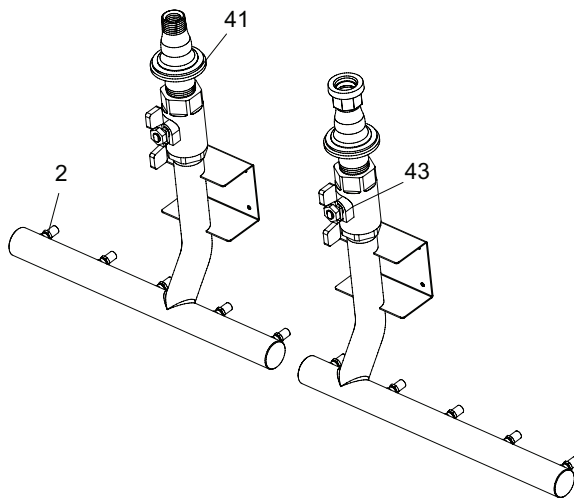

## GAS TRAIN ASSEMBLY

ITEM NO.	PART NO.	DESCRIPTION	MODEL NO.
<b>BURNERS</b>			
1	100135300 Main Burner	Model	100135300
		497	9 ea
	100135270 Main Burner w/ compression fitting	647	12 ea
		747	14 ea
<b>GAS TRAIN ASSEMBLIES</b>			
2	100208348	ORIFICE, NATURAL	ALL
2	100208345	ORIFICE, LP	ALL
3	100172018	GAS VALVE ASSEMBLY, NATURAL	ALL
3	100172019	GAS VALVE ASSEMBLY, LP	ALL
<b>CONTROLS</b>			
4	<b>100208387*</b>	PRESSURE SWITCH, 1.15" WATER COLUMN	ALL
5	<b>100165937*</b>	IGNITOR ,HOT SURFACE	ALL
6	100208087	GASKET, IGNITOR	ALL
7	100208251	TRANSFORMER, 27.5V, 75VA	ALL
8	100208464	IGNITION MODULE	ALL
9	<b>100294582*</b>	CONNECTION BOARD	ALL
10	100208486	DISPLAY BOARD	ALL
11	<b>100208504*</b>	RELAY, 24V	ALL
12	<b>100208491*</b>	RELAY, PUMP	ALL
13	100208242	ON / OFF SWITCH W/ I-O SYMBOL	ALL
14	<b>100208835*</b>	THERMOSTAT BOARD, 2-STAGE	CB
15	100208318	FLUTED KNOB W/ SKIRT	ALL
16	100137145	FAN ASSEMBLY	ALL
17	<b>100233678*</b>	GASKET, FAN	ALL
18	100294584	TERMINAL STRIP, 3/8" X 4"	ALL
19	<b>100208174*</b>	HIGH LIMIT, MANUAL RESET	ALL
<b>HEAT EXCHANGERS</b>			
20	100147344	HEAT EXCHANGER, H STAMP, 500 MBH	CB 497
20	100147347	HEAT EXCHANGER, H STAMP, 650 MBH	CB 647
20	100147349	HEAT EXCHANGER, H STAMP, 750 MBH	CB 747
21	100151232	V-BAFFLE (5 REQ.)	CB 497
21	100290355	V-BAFFLE (5 REQ.)	CB 647
21	100151234	V-BAFFLE (5 REQ.)	CB 747
22	100151525	V-BAFFLE RUNNER FRAME (2 REQ.)	497
22	100151526	V-BAFFLE RUNNER FRAME (2 REQ.)	647
22	100151527	V-BAFFLE RUNNER FRAME (2 REQ.)	747
23	100163183	V-BAFFLE RETAINER (2 REQ.)	ALL
24	100208106	GASKET, HEAT SHIELD	ALL
25	100208152	GAUGE TRIOMETER, 75 PSI	CB
26	100208442	PRESSURE RELIEF VALVE, 3/4", 50 PSI	CB
27	<b>100232493*</b>	FLOW SWITCH, OUTDOOR	ALL
27	<b>100208653*</b>	FLOW SWITCH W/ PADDLE, INDOOR	ALL
28	<b>100208553*</b>	INLET SENSOR	ALL
29	<b>100233613*</b>	HIGH LIMIT THERMOSTAT BULB WELL, 3/8 NPT	ALL
<b>LOCH-HEAT TILE</b>			
30	100145466	LOCH-HEAT TILE, REAR HEAD SIDE	ALL
31	100145468	LOCH-HEAT TILE, FRONT DOOR	497
31	100145619	LOCH-HEAT TILE, FRONT DOOR	647
31	100233547	LOCH-HEAT TILE, FRONT DOOR	747
32	100233575	LOCH-HEAT TILE, DIVIDER	ALL
33	100145694	LOCH-HEAT TILE, RIGHT / LEFT BOTTOM	497
33	100145474	LOCH-HEAT TILE, BOTTOM - RIGHT	647
33	100145475	LOCH-HEAT TILE, BOTTOM - LEFT	647
33	100145472	LOCH-HEAT TILE, BOTTOM - RIGHT	747
33	100145473	LOCH-HEAT TILE, BOTTOM - LEFT	747
34	100233555	LOCH-HEAT TILE, FRONT HEAD SIDE	ALL
35	100145613	LOCH-HEAT TILE, REAR / BACK	497
35	100145614	LOCH-HEAT TILE, REAR / BACK	647
35	100145615	LOCH-HEAT TILE, REAR / BACK	747